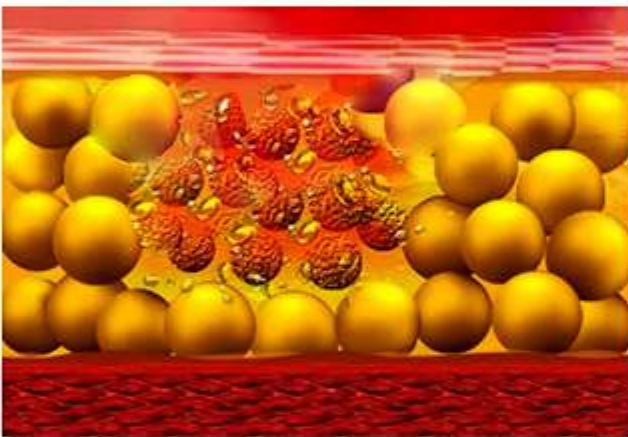

LEFT

RIGHT

SCREEN DISPLAY

CLEAR INTERFACE AND SIMPLE OPERATION

• HANDLE SHOWS •

EASY TO REMOVE THE WEIGHT FROM ALL PARTS

12
PADS

4 Big pads ,
4 middle pads
4 small pads .

650
-
980
NM

650nm-980nm Diode
laser Low Level Laser
Therapy

160
MW

Power of each laser
diode is 160mw .

IMPORTED
ACCESSORIES

Medical film to prevent
cross infection

• WORKING PRINCIPLE •

USAGE OF VARIOUS PARTS OF THE BODY

Laser energy penetrate into fat cells

Cell membranes become porous allowing contents to spill out

Water, Glycerol and FFAs are excreted and released out by lymphatic drainages

Fat cells are healthier and significantly reduced in size